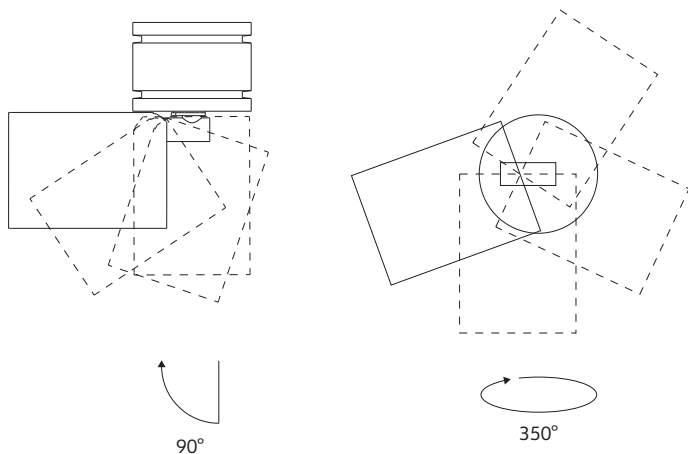

PRODUCT INFORMATION

Installation	Ceiling, wall
Spot	
Net weight	0.63 kg / 1.39 lbs
Colour	Black RAL9005
Finish	Matt
Material	Coated plastic holder and die casted aluminium coated spot
Driver kit	
Net weight	1.6 kg / 3.52 lbs
Colour	Black RAL9005
Finish	Matt
Material	Coated plastic holder and die casted aluminium coated disc
Cable	
Net weight (10m)	0.2 kg / 0.44 lbs
Net weight (30m)	0.6 kg / 1.32 lbs
Type	Coaxial
Length	10 m or 30 m / 32.8 ft or 98.4 ft
Colour	Copper
Finish	Matt
Material	Inner steel wire and outer copper mesh

PACKAGING

Box 1	
Spot	
Dimensions L x W x H	9 x 9 x 17.8 cm / 3.5 x 3.5 x 7 in
Volume	0.001 m³ / 0.051 ft³
Gross weight	0.67 kg / 1.47 lbs
Box 2	
Driver kit	
Dimensions L x W x H	25 x 25 x 13.5 cm / 9.8 x 9.8 x 5.3 in
Volume	0.008 m³ / 0.298 ft³
Gross weight	1.94 kg / 4.27 lbs
Box 3	
Cable	
Dimensions L x W x H	14 x 14 x 5 cm / 5.5 x 5.5 x 2 in
Volume	0.001 m³ / 0.035 ft³
Gross weight (10m)	0.23 kg / 0.51 lbs
Gross weight (30m)	0.63 kg / 1.39 lbs

ROTATION OPTIONS