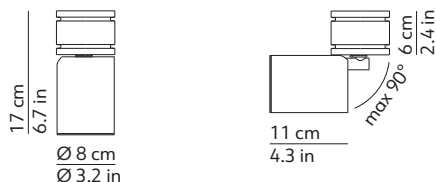

TECHNICAL DRAWINGS

Spot