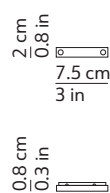

Cable holder plate

CODES

507431N	Spot
507-ALI70N	Driver kit for 220-240 V
507-ALI70NUS	Driver kit for 120 V compatible with Junction Box
507-CAV10	Copper cable 10 m / 32.8 ft
507-CAV30	Copper cable 30 m / 98.4 ft
507-AC1	Cable holder plate

TECHNICAL DATA

Spot

Light source type	Light bulb - GU 5.3 - 12 V
Source power	1 x 10 W max
Driver	Included (24 V to 12 V)
Dimmable	Yes, only by Driver kit

Driver kit

Power	75 W
Output	Constant voltage 24 V
Feeding	220-240 V / 120 V
Dimmable	Yes
Dimming type	Phase cut

MULTIPLE COMPOSITION SYSTEM CAPABILITY

Spot n°	max 11
Cable length	max 2 x 30 m / 98.4 ft

Max wattage per n° bulbs

Wattage max < 75 W
bulb consumption (W) * bulbs n° (max11) * system coefficient (1.3) < 75W

Allowed example bulbs n°: 6
bulb consumption: 7.5 W
 $6 * 7.5 * 1.3 = 58.5 \text{ W} < 75 \text{ W}$

Not allowed example bulbs n°: 8
bulb consumption: 7.5W
 $8 * 7.5 * 1.3 = 78 \text{ W} > 75 \text{ W}$

Main commercial bulbs

Bulb consumption	Bulbs n° (max)
2.3 W	11
4 W	11
5.5 W	10
6 W	9
7.5 W	7
8 W	7
8.5 W	6