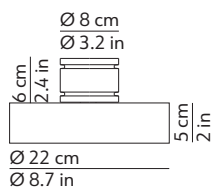

TECHNICAL DRAWINGS

Spot

Driver kit

Cable holder plate

CODES

507431N	Spot
507-ALI70N	Driver kit for 220-240 V
507-ALI70NUS	Driver kit for 120 V compatible with Junction Box
507-CAV10	Copper cable 10 m / 32.8 ft
507-CAV30	Copper cable 30 m / 98.4 ft
507-AC1	Cable holder plate

TECHNICAL DATA

Spot

Light source type	Light bulb - GU 5.3 - 12 V
Source power	1 x 10 W max
Driver	Included (24 V to 12 V)
Dimmable	Yes, only by Driver kit

Driver kit

Power	75 W
Output	Constant voltage 24 V
Feeding	220-240 V / 120 V
Dimmable	Yes
Dimming type	Phase cut

MULTIPLE COMPOSITION SYSTEM CAPABILITY

Spot n°	max 11
Cable length	max 2 x 30 m / 98.4 ft

Max wattage per n° bulbs

Wattage max < 75 W
bulb consumption (W) * bulbs n° (max11) * system coefficient (1.3) < 75W

Allowed example bulbs n°: 6
bulb consumption: 7.5 W
 $6 * 7.5 * 1.3 = 58.5 \text{ W} < 75 \text{ W}$

Not allowed example bulbs n°: 8
bulb consumption: 7.5W
 $8 * 7.5 * 1.3 = 78 \text{ W} > 75 \text{ W}$

Main commercial bulbs

Bulb consumption	Bulbs n° (max)
2.3 W	11
4 W	11
5.5 W	10
6 W	9
7.5 W	7
8 W	7
8.5 W	6